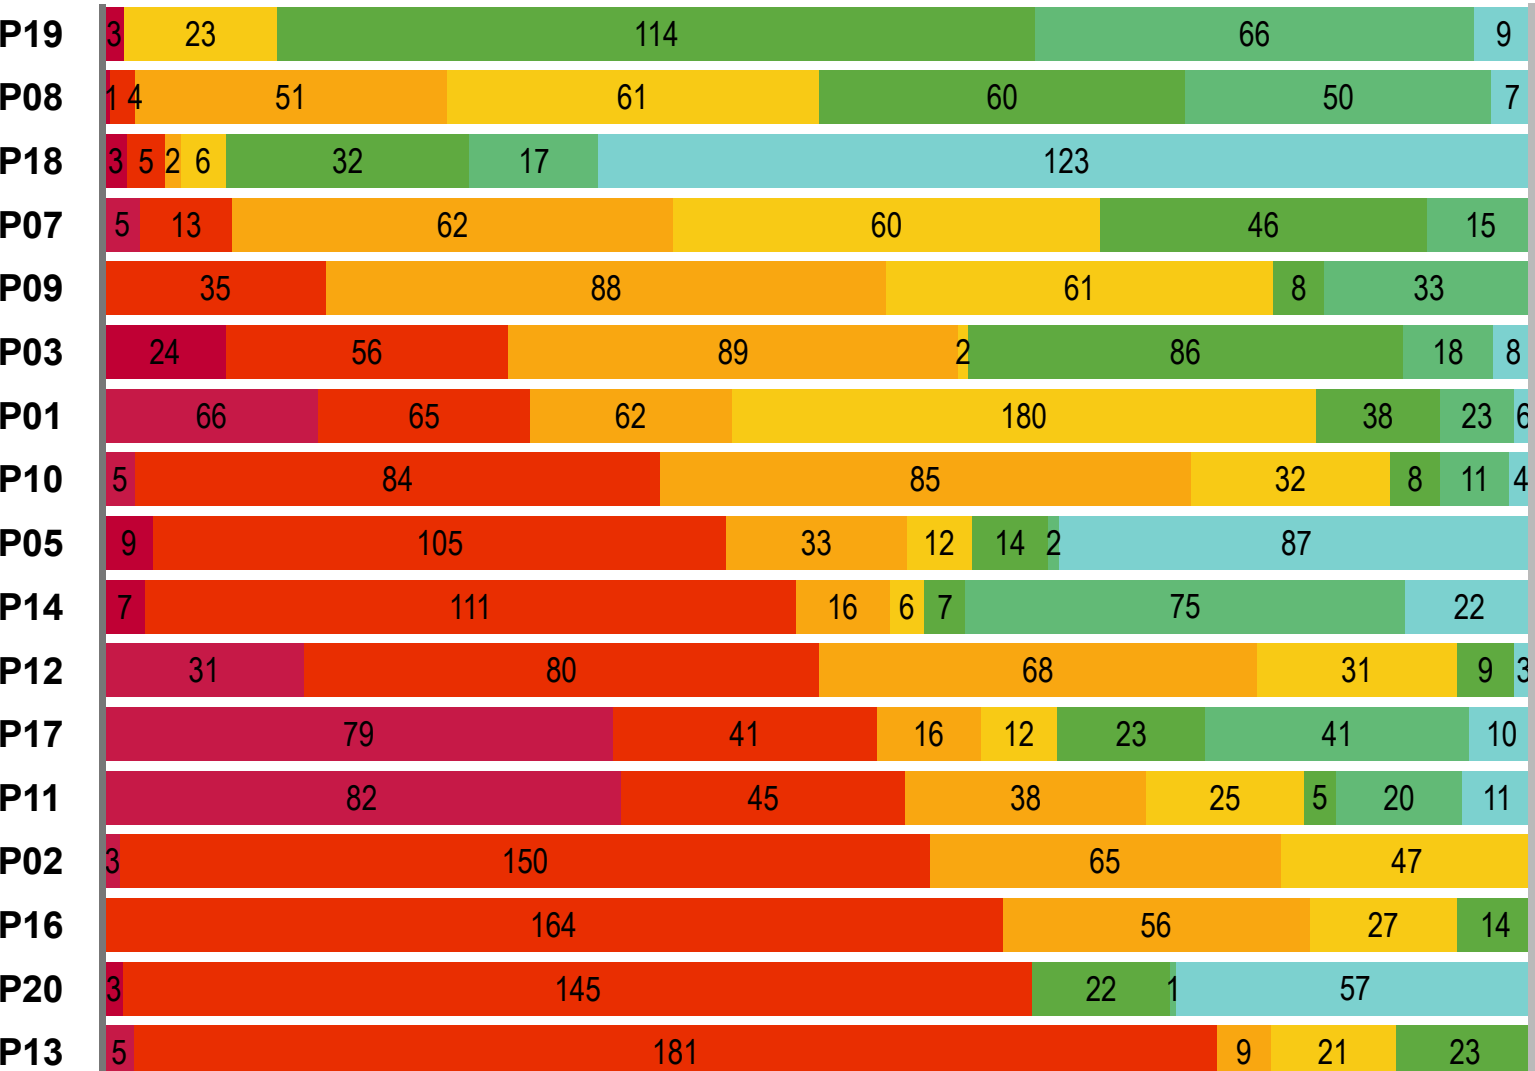

fully inappropriate  
(privacy-sensitive)

Neutral

fully appropriate  
(non-sensitive)

0% 20% 40% 60% 80% 100%